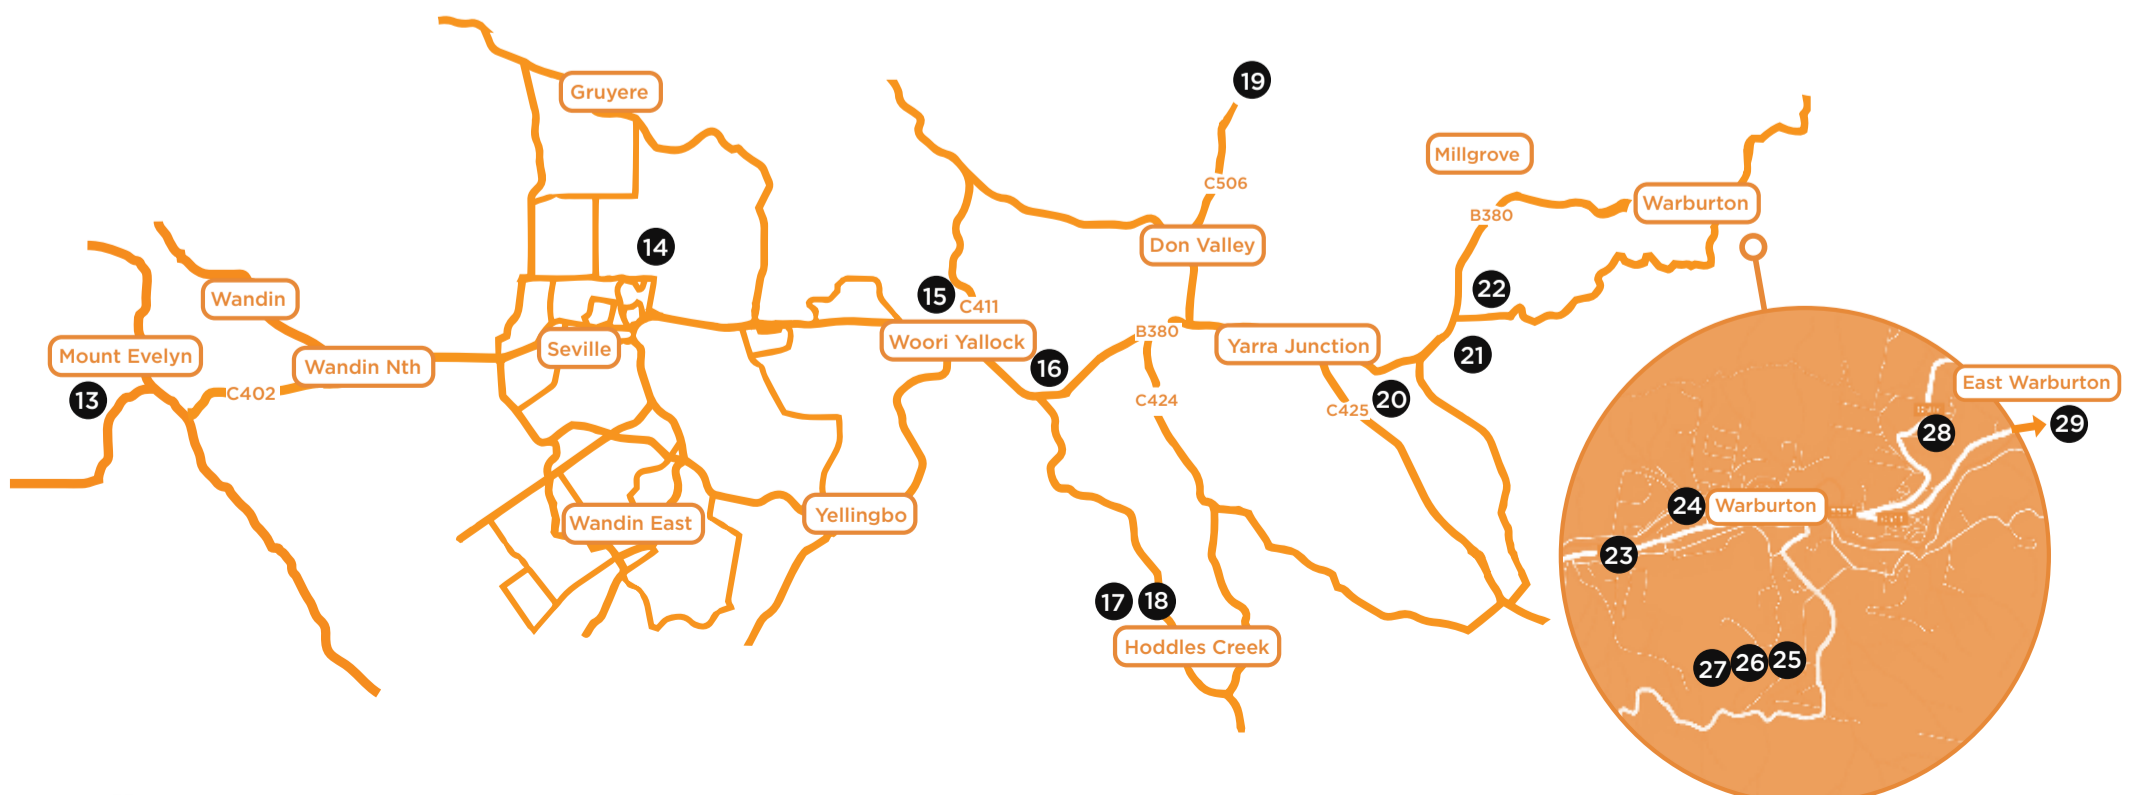

20

Antonia Green
Painting, Printmaking
15 Outlook Avenue
Yarra Junction
Ph 0401 837 233
www.antoniagreen.com
Insta @antonia.green

21

Ian George
Sculpture, Wood Carving
18A Britannia Creek Rd
Wesburn
Ph 0407 226 614
Insta @iangeorge22
fb @Ian George Woodcarving

22

Shlomit Moria
Wood Carving
Shed 10, 711 Old Warburton Rd
Wesburn
Ph: 0414 782 150
www.shlomit.com.au
Insta @shlomit_woodcarving

23

Zora Verona
Nest Sculptures
7 Hooks Road
Warburton
Ph 0409 421 312
Insta @zoraverona
fb @zora.verona

24

Ryan Tews
Photography, Painting, Sculpture
29 Thomas Avenue
Warburton
Ph: 0413 001 906
www.ryantews.com
Insta @ryantewsphotography

25

Jena Bedson
Pottery
15 Clarke Avenue
Warburton
Ph: 0402 423 850
www.jenabedsonceramics.com
Insta @jena_bedson_ceramics

26

Crystal Tan
Watercolour Painting
17 Clarke Avenue
Warburton
Ph: 0416 361 012
www.crystaltanart.com
Insta @crystaltanart

27

Anders McDonald
Photographer
22 Clarke Avenue
Warburton
Ph: 0412 201 679
www.andersart.pro
Insta @andersart.pro

28

Kate Baker
Photography
46 Donna Buang Road,
Warburton (Access via
Wattle tree Rd first driveway
on left)
Ph: 0411 446 070
www.katejbaker.com
Insta @katejbaker

29

Faerie Sarah Kilgariff
Painting & Small Sculptures
14 Callop Street
East Warburton
Ph: 0416 812 757
Insta @faerie_sarah
www.faeriesarah.com

Artists open by appointment
throughout the year

Artists offering workshops
during the year.

Studios Open 10am-5pm