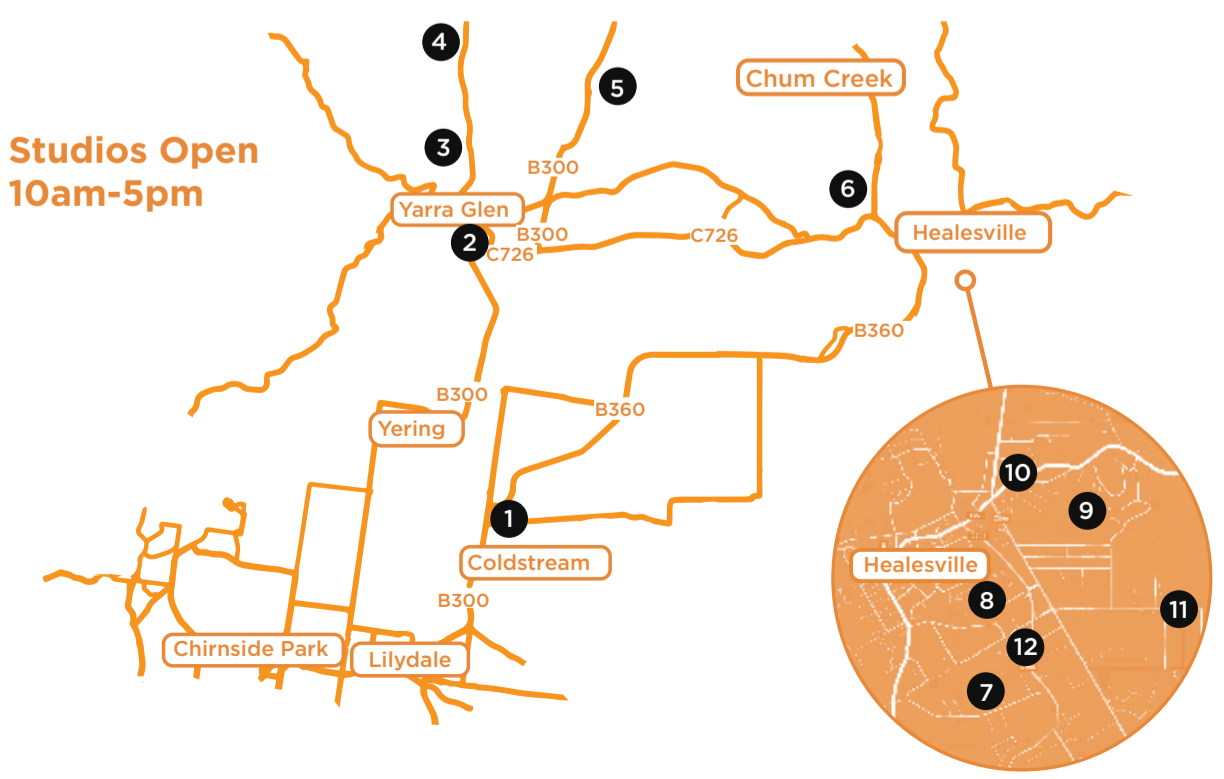

**Studios Open
10am-5pm**